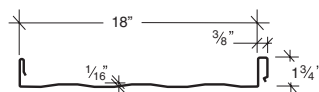

LokSeam®
Snap-Together System

ShadowRib™
Wall Panel

NuWall®
Wall Panel

Ultra-Dek®
Snap-Together System

Double-Lok®
Field Seamed System

	Signature® 300 & Signature® 300 Metallic		Galvalume® Plus		
	24 GA.	22 GA.	26 GA.	24 GA.	22 GA.
Artisan® Series					
8" Wide	■	■	●	●	●
10" Wide	■	■	●	●	●
12" Wide	■	■	●	●	●
BattenLok® HS					
12" Wide	■	■		●	●
16" Wide	■	■		●	●
LokSeam®					
12" Wide	■	■	●	●	●
16" Wide	■	■		●	●
18" Wide	■	■		●	●
NuWall®					
12" Wide	■	■	●	●	●
ShadowRib™					
16" Wide	■	■		●	●
SuperLok®					
12" Wide	■	■	●	●	●
16" Wide	■	■	●	●	●
Ultra-Dek®					
12" Wide	■	■	●	●	●
18" Wide	■	■	●	●	●
24" Wide	■*	■	●	●	●
Double-Lok®					
12" Wide	■	■		●	●
18" Wide	■	■		●	●
24" Wide	■*	■		●	●