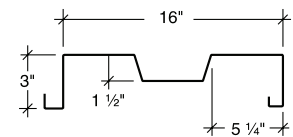

LokSeam®
Snap-Together System

ShadowRib™
Wall Panel

NuWall®
Wall Panel

Ultra-Dek®
Snap-Together System

Double-Lok®
Field Seamed System

	Signature® 300 & Signature® 300 Metallic		Galvalume® Plus		
	24 GA.	22 GA.	26 GA.	24 GA.	22 GA.
Artisan® Series					
8" Wide	■	■	●	●	●
10" Wide	■	■	●	●	●
12" Wide	■	■	●	●	●
BattenLok® HS					
12" Wide	■	■		●	●
16" Wide	■	■		●	●
LokSeam®					
12" Wide	■	■	●	●	●
16" Wide	■	■		●	●
18" Wide	■	■		●	●
NuWall®					
12" Wide	■	■	●	●	●
ShadowRib™					
16" Wide	■	■		●	●
SuperLok®					
12" Wide	■	■	●	●	●
16" Wide	■	■	●	●	●
Ultra-Dek®					
12" Wide	■	■	●	●	●
18" Wide	■	■	●	●	●
24" Wide	■*	■	●	●	●
Double-Lok®					
12" Wide	■	■		●	●
18" Wide	■	■		●	●
24" Wide	■*	■		●	●