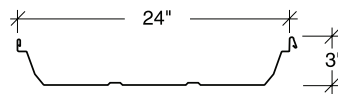

LokSeam®
Snap-Together System

ShadowRib™
Wall Panel

NuWall®
Wall Panel

Ultra-Dek®
Snap-Together System

Double-Lok®
Field Seamed System

	Signature® 300 & Signature® 300 Metallic		Galvalume® Plus		
	24 GA.	22 GA.	26 GA.	24 GA.	22 GA.
Artisan® Series					
8" Wide	■	■	●	●	●
10" Wide	■	■	●	●	●
12" Wide	■	■	●	●	●
BattenLok® HS					
12" Wide	■	■		●	●
16" Wide	■	■		●	●
LokSeam®					
12" Wide	■	■	●	●	●
16" Wide	■	■		●	●
18" Wide	■	■		●	●
NuWall®					
12" Wide	■	■	●	●	●
ShadowRib™					
16" Wide	■	■		●	●
SuperLok®					
12" Wide	■	■	●	●	●
16" Wide	■	■	●	●	●
Ultra-Dek®					
12" Wide	■	■	●	●	●
18" Wide	■	■	●	●	●
24" Wide	■*	■	●	●	●
Double-Lok®					
12" Wide	■	■		●	●
18" Wide	■	■		●	●
24" Wide	■*	■		●	●