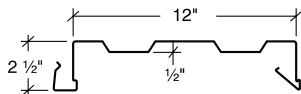

LokSeam®
Snap-Together System

ShadowRib™
Wall Panel

NuWall®
Wall Panel

Ultra-Dek®
Snap-Together System

Double-Lok®
Field Seamed System

	Signature® 300 & Signature® 300 Metallic		Galvalume® Plus		
	24 GA.	22 GA.	26 GA.	24 GA.	22 GA.
Artisan® Series					
8" Wide	■	■	●	●	●
10" Wide	■	■	●	●	●
12" Wide	■	■	●	●	●
BattenLok® HS					
12" Wide	■	■		●	●
16" Wide	■	■		●	●
LokSeam®					
12" Wide	■	■	●	●	●
16" Wide	■	■		●	●
18" Wide	■	■		●	●
NuWall®					
12" Wide	■	■	●	●	●
ShadowRib™					
16" Wide	■	■		●	●
SuperLok®					
12" Wide	■	■	●	●	●
16" Wide	■	■	●	●	●
Ultra-Dek®					
12" Wide	■	■	●	●	●
18" Wide	■	■	●	●	●
24" Wide	■*	■	●	●	●
Double-Lok®					
12" Wide	■	■		●	●
18" Wide	■	■		●	●
24" Wide	■*	■		●	●