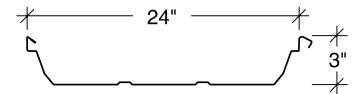

LokSeam®
Snap-Together System

ShadowRib™
Wall Panel

NuWall®
Wall Panel

Ultra-Dek®
Snap-Together System

Double-Lok®
Field Seamed System

	Signature® 300 & Signature® 300 Metallic		Galvalume® Plus		
	24 GA.	22 GA.	26 GA.	24 GA.	22 GA.
Artisan® Series					
8" Wide	■	■	●	●	●
10" Wide	■	■	●	●	●
12" Wide	■	■	●	●	●
BattenLok® HS					
12" Wide	■	■		●	●
16" Wide	■	■		●	●
LokSeam®					
12" Wide	■	■	●	●	●
16" Wide	■	■		●	●
18" Wide	■	■		●	●
NuWall®					
12" Wide	■	■	●	●	●
ShadowRib™					
16" Wide	■	■		●	●
SuperLok®					
12" Wide	■	■	●	●	●
16" Wide	■	■	●	●	●
Ultra-Dek®					
12" Wide	■	■	●	●	●
18" Wide	■	■	●	●	●
24" Wide	■*	■	●	●	●
Double-Lok®					
12" Wide	■	■		●	●
18" Wide	■	■		●	●
24" Wide	■*	■		●	●